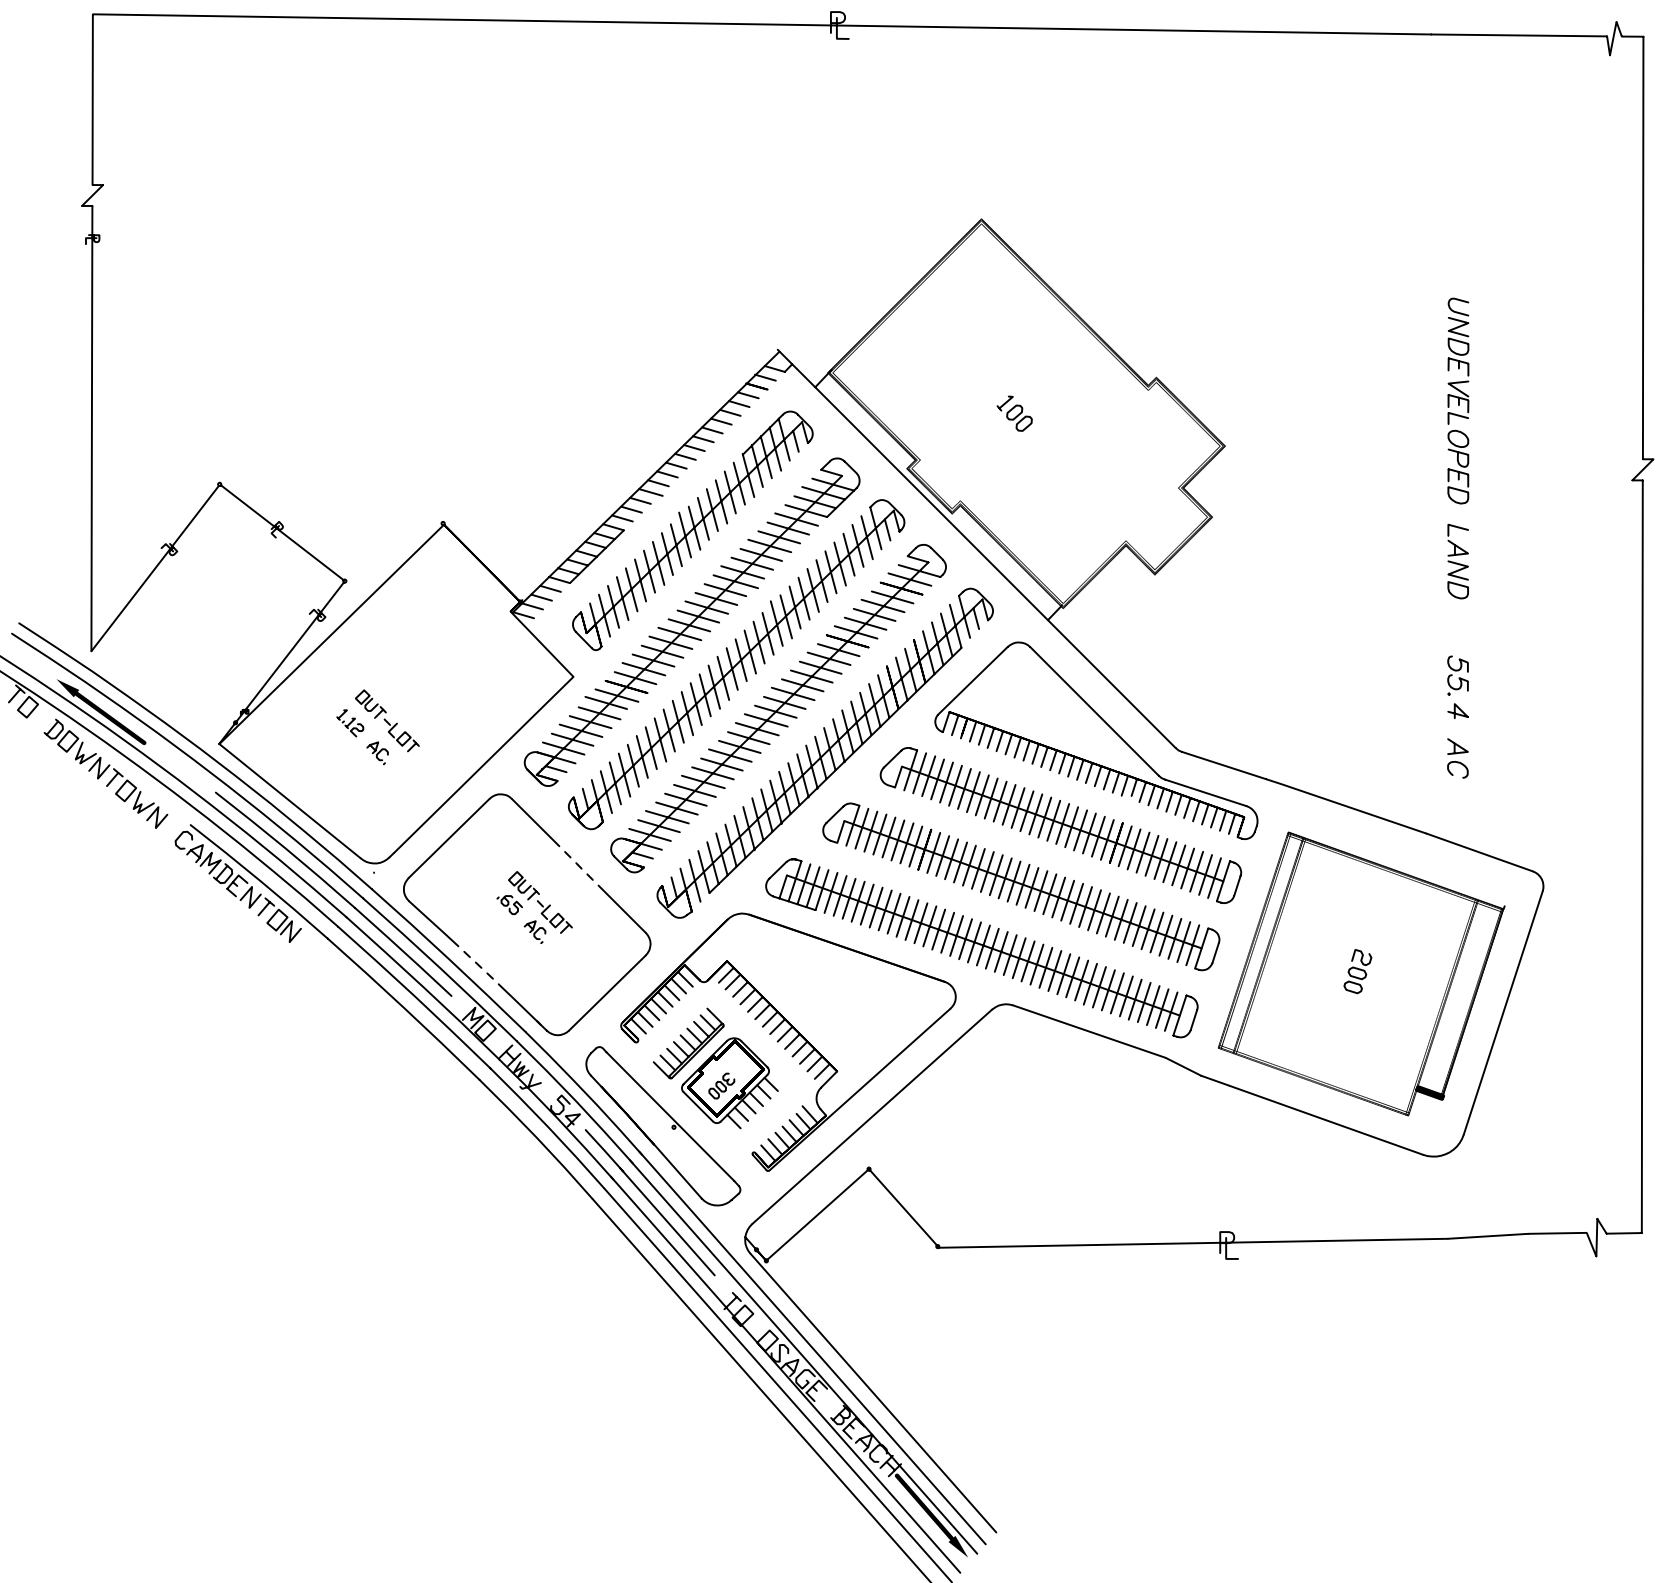

CAMDEN COUNTY SHOPPING CENTER CAMDENTON, MISSOURI

LOCATION MAP

RAUL WALTERS PROPERTIES
1021 ASHLAND ROAD
COLUMBIA, MISSOURI 65203
(573) 445-8606