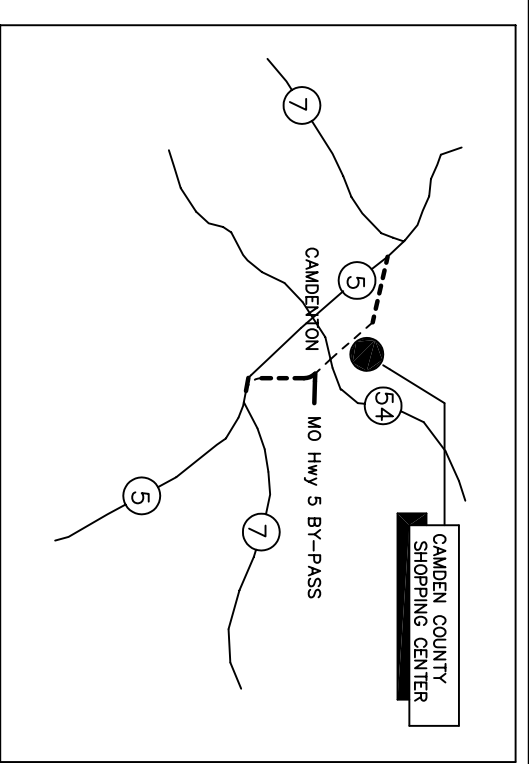

CAMDEN COUNTY SHOPPING CENTER CAMDENTON, MISSOURI

LOCATION MAP

RAUL WALTERS PROPERTIES
1021 ASHLAND ROAD
COLUMBIA, MISSOURI 65203
(573) 445-8606