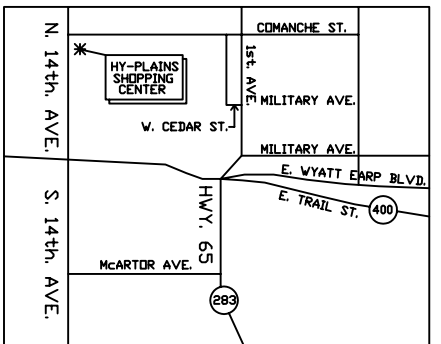

HY-PLAINS SHOPPING CENTER DODGE CITY, KANSAS

LOCATION MAP

RAUL WALTERS PROPERTIES

1021 ASHLAND ROAD

COLUMBIA, MISSOURI 65203

(573) 445-8806

Rev 2/12/2010