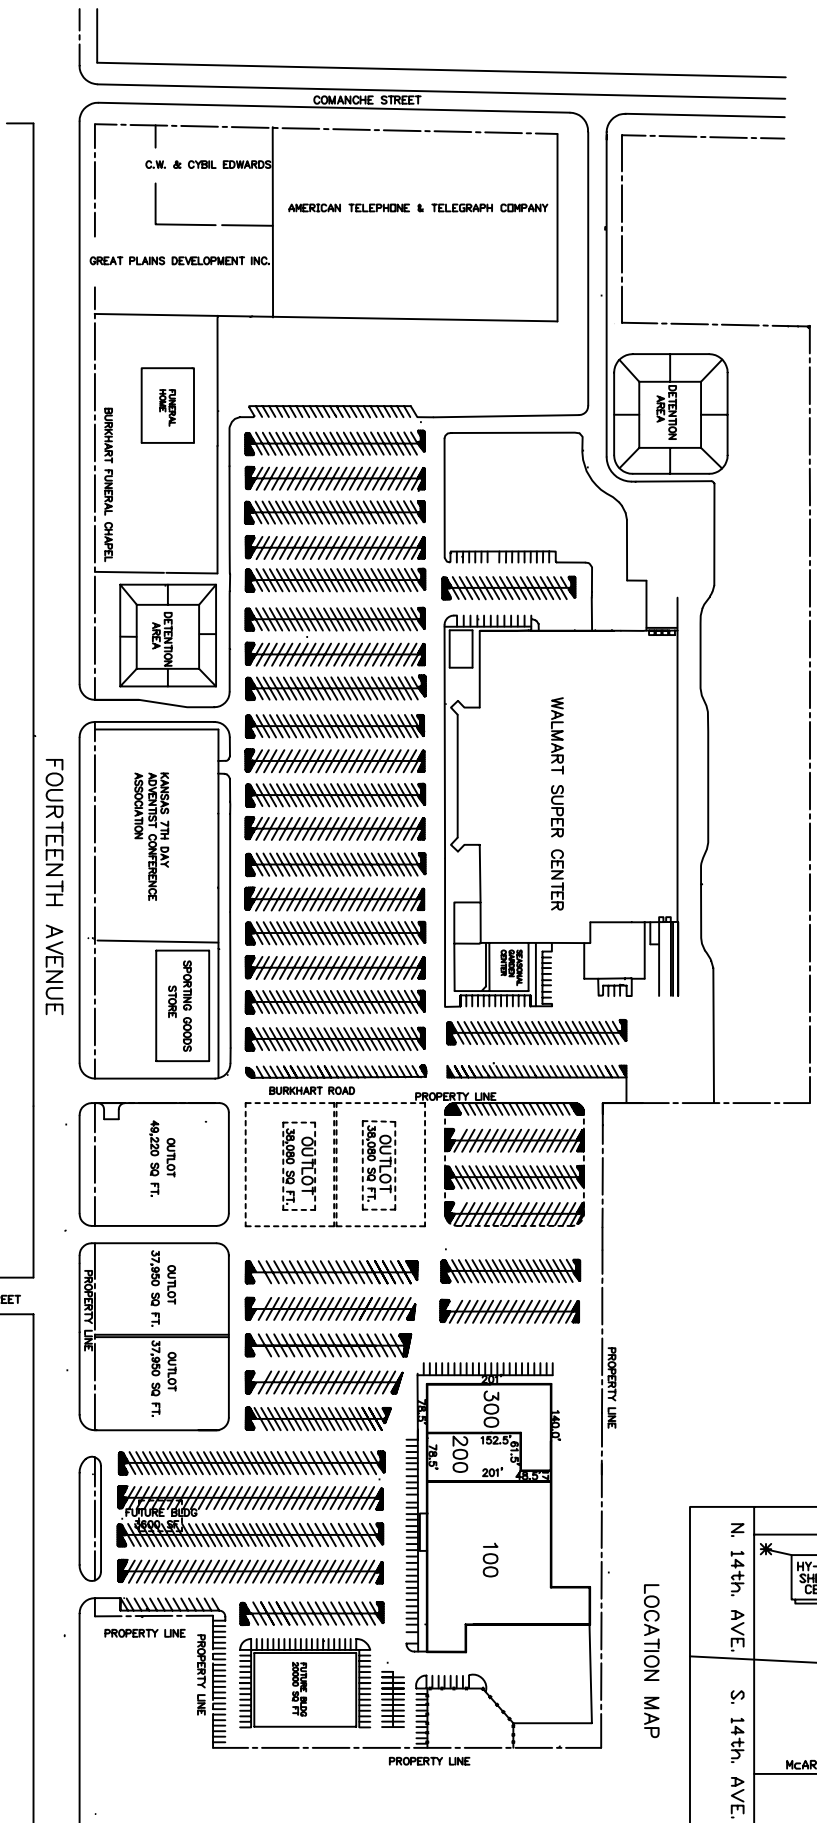

HY-PLAINS SHOPPING CENTER DODGE CITY, KANSAS

LOCATION MAP

RAUL WALTERS PROPERTIES

1021 ASHLAND ROAD

COLUMBIA, MISSOURI 65203

(573) 445-8806

Rev 2/12/2010