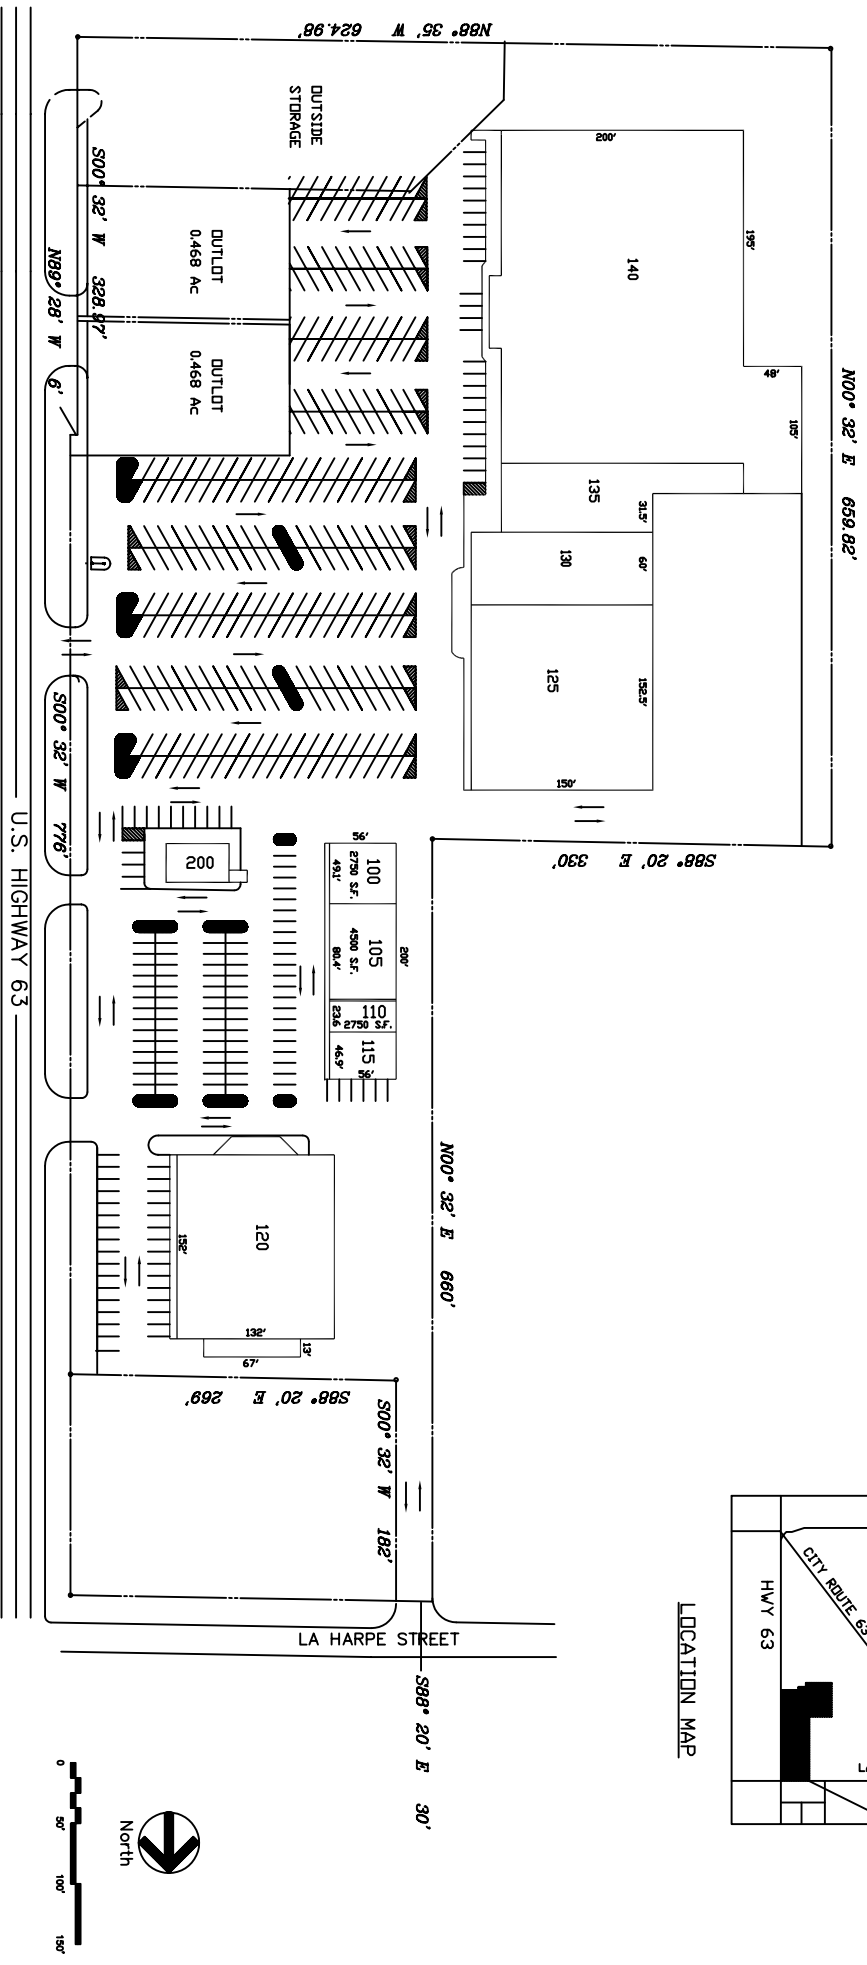

KIRKSVILLE SHOPPING CENTER KIRKSVILLE, MISSOURI

100	105	111	115
2790 S.F.	4800 S.F.	2246	4637
49'1"	60'4"	23'6"	46'7"

LOCATION MAP

RAUL WALTERS PROPERTIES
 1021 ASHLAND ROAD
 COLUMBIA, MISSOURI 65203
 (573) 445-8606