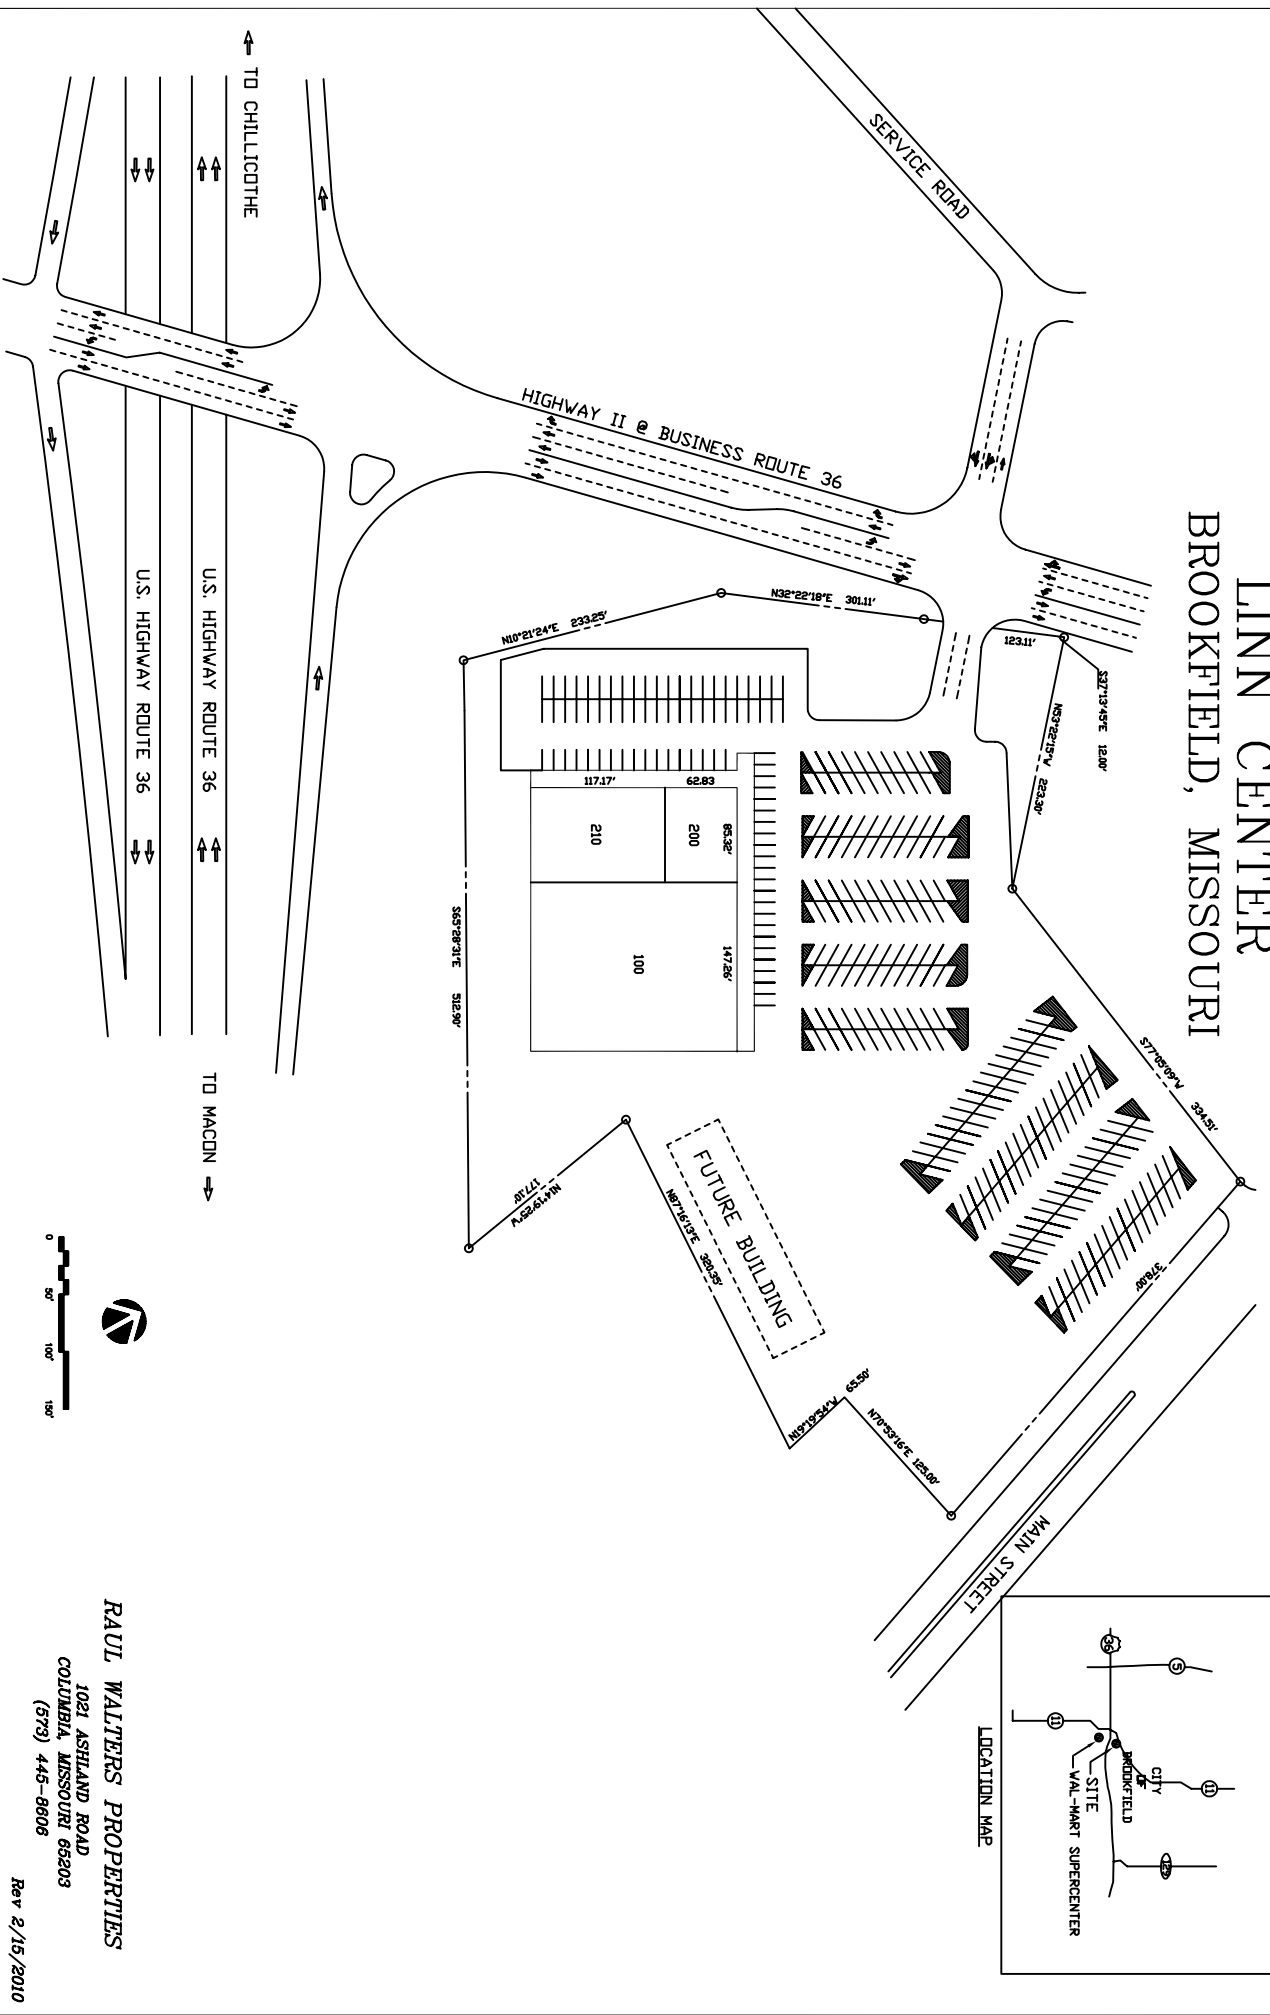

LINN CENTER BROOKFIELD, MISSOURI

RAUL WALTERS PROPERTIES
 1021 ASHLAND ROAD
 COLUMBIA, MISSOURI 65203
 (573) 445-8606

Rev 2/15/2010