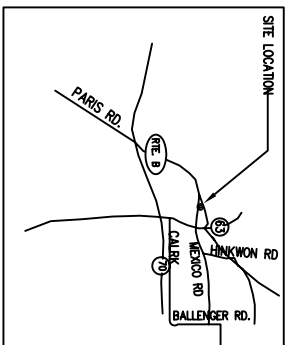

NORTH COUNTY SHOPPING CENTER COLUMBIA, MISSOURI

LOCATION MAP

RAUL WALTERS PROPERTIES

1021 ASHLAND ROAD
COLUMBIA, MISSOURI 65203
(573) 445-8806

Rev 2/15/2010