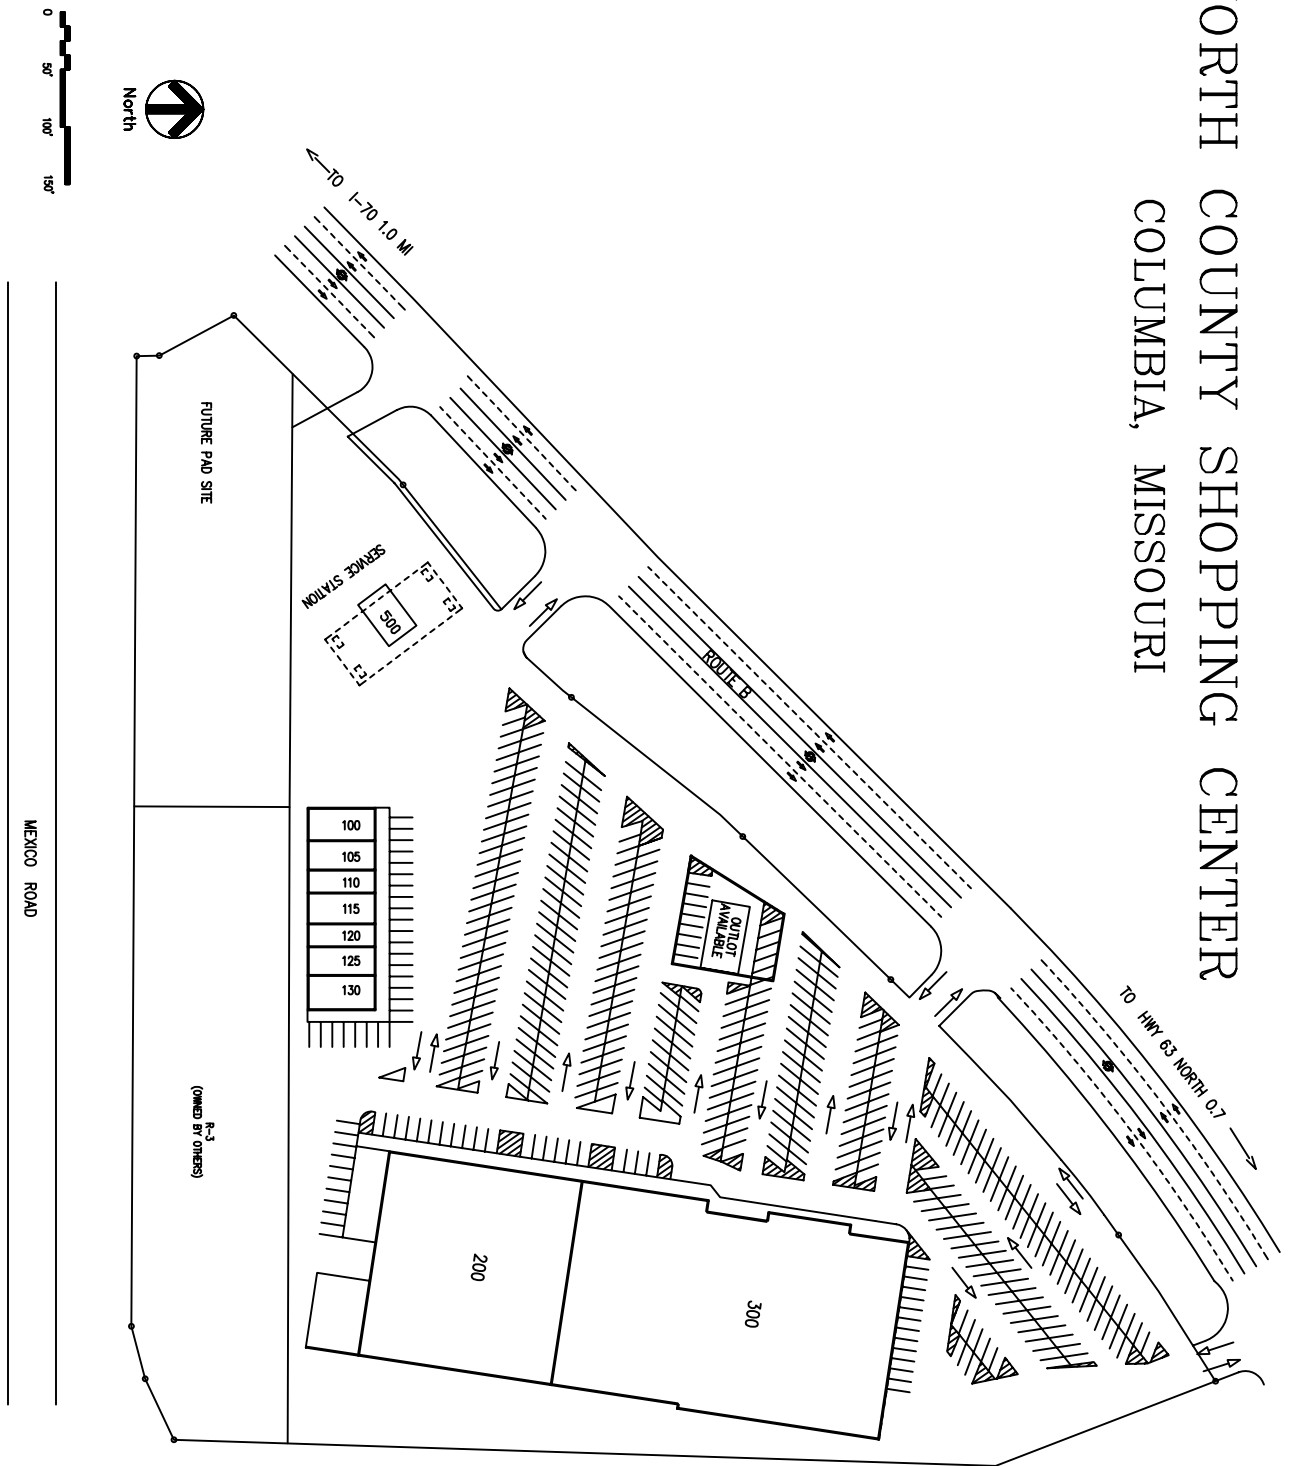

NORTH COUNTY SHOPPING CENTER COLUMBIA, MISSOURI

LOCATION MAP

RAUL WALTERS PROPERTIES

1021 ASHLAND ROAD
COLUMBIA, MISSOURI 65203
(573) 445-8806

Rev 2/15/2010