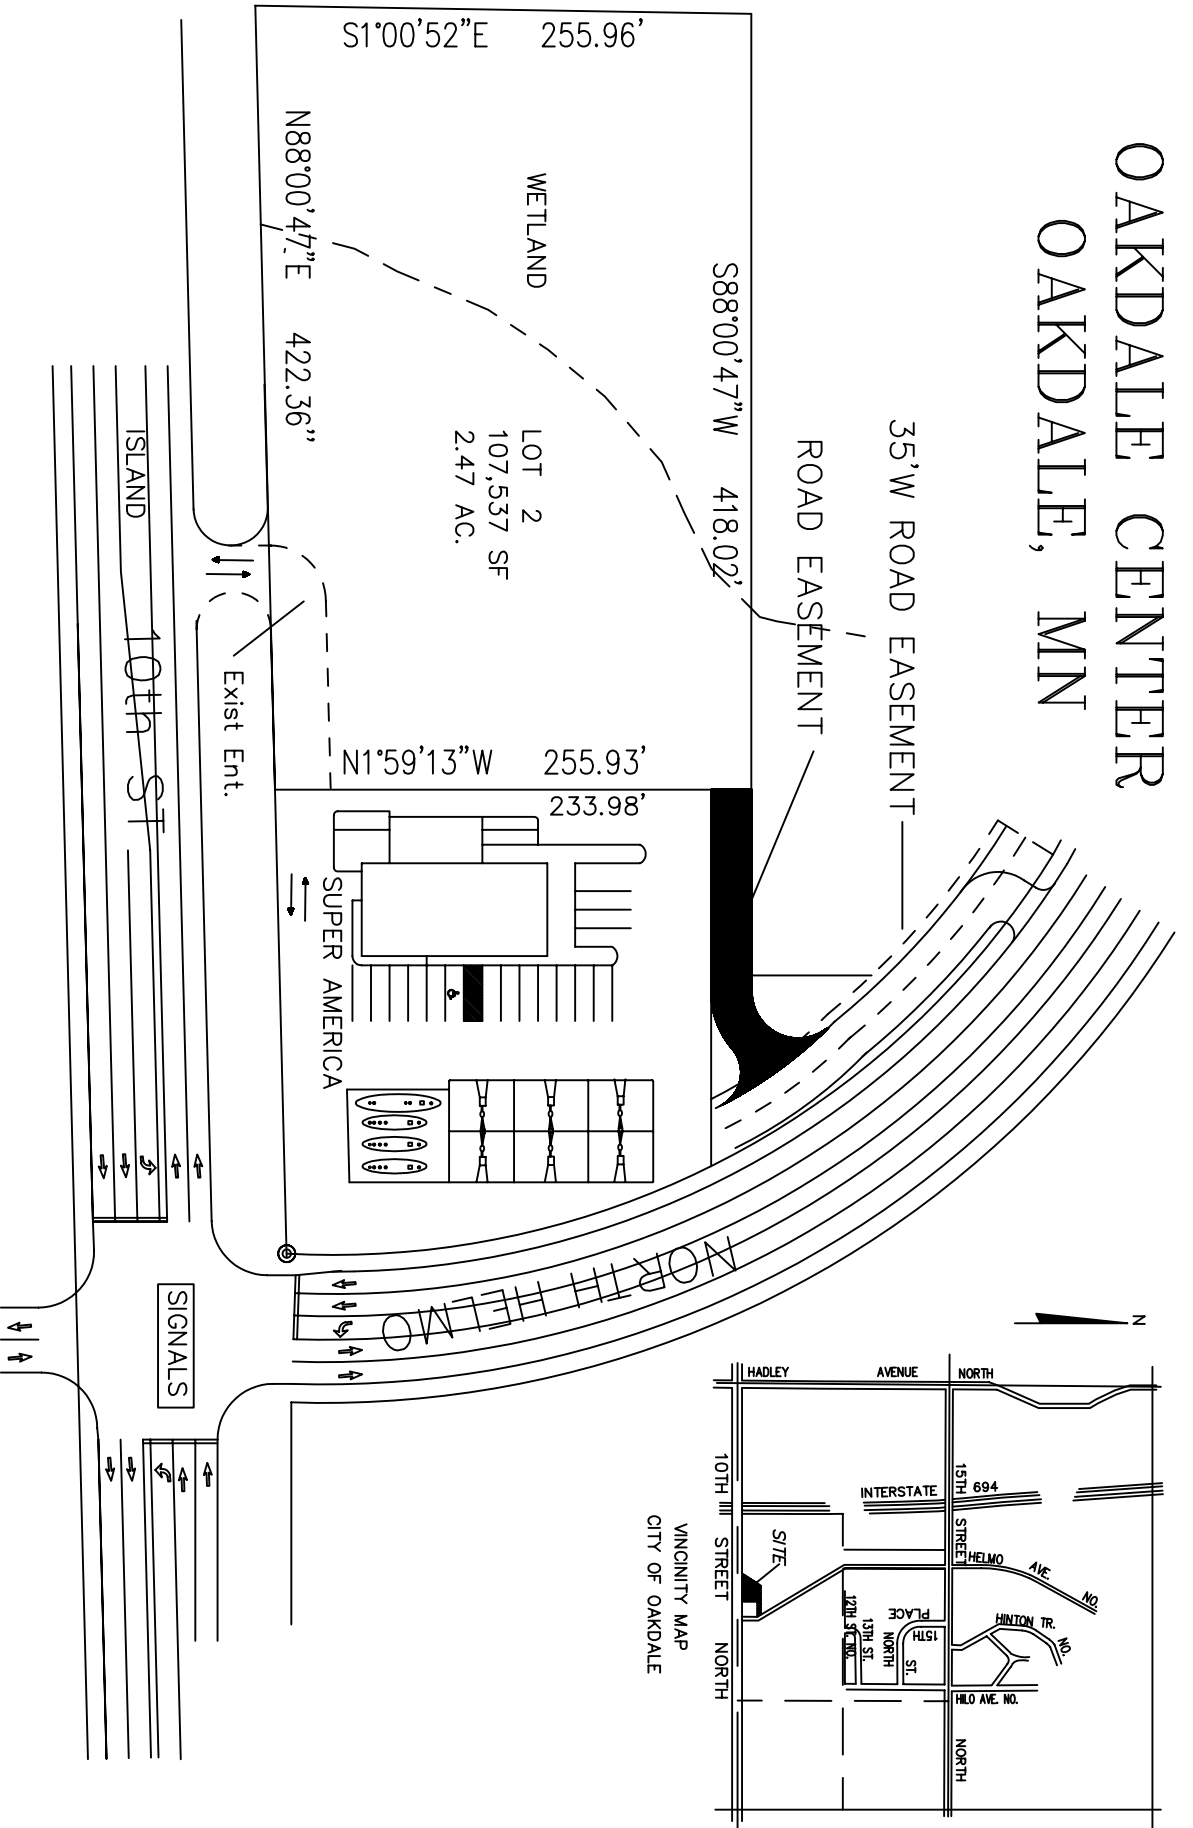

OAKDALE CENTER OAKDALE, MN

RAUL WALTERS PROPERTIES

1021 ASHLAND ROAD
COLUMBIA, MISSOURI 65203
(573) 445-8606

Rev 2/15/2010