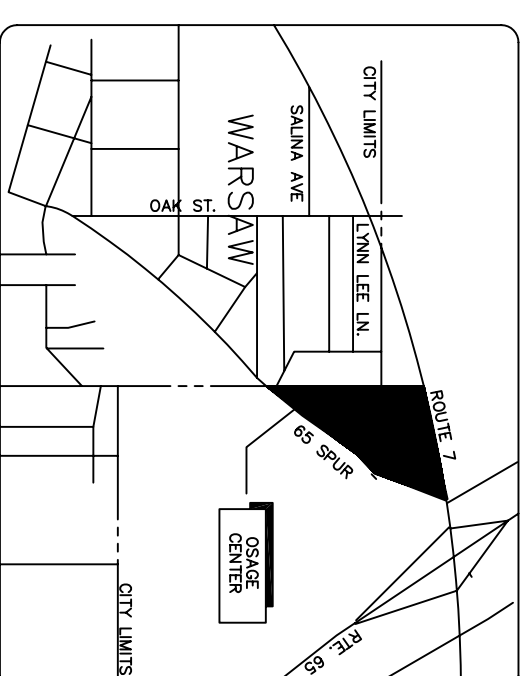

# OSAGE CENTER WARSAW, MISSOURI

LOCATION MAP

McDonalds  
Sonic  
Subway  
Dollar Depot

WAL-MART SUPERCENTER →

North

Graphic Scale: 1" = 50'-0"

TO SPRINGFIELD 83 MI.

MO RTE U. S. 65

TO SEDALIA 36 MI.

**RAUL WALTERS PROPERTIES**

1021 ASHLAND ROAD

COLUMBIA, MISSOURI 65203

(573) 445-8606

Rev 2/21/2010