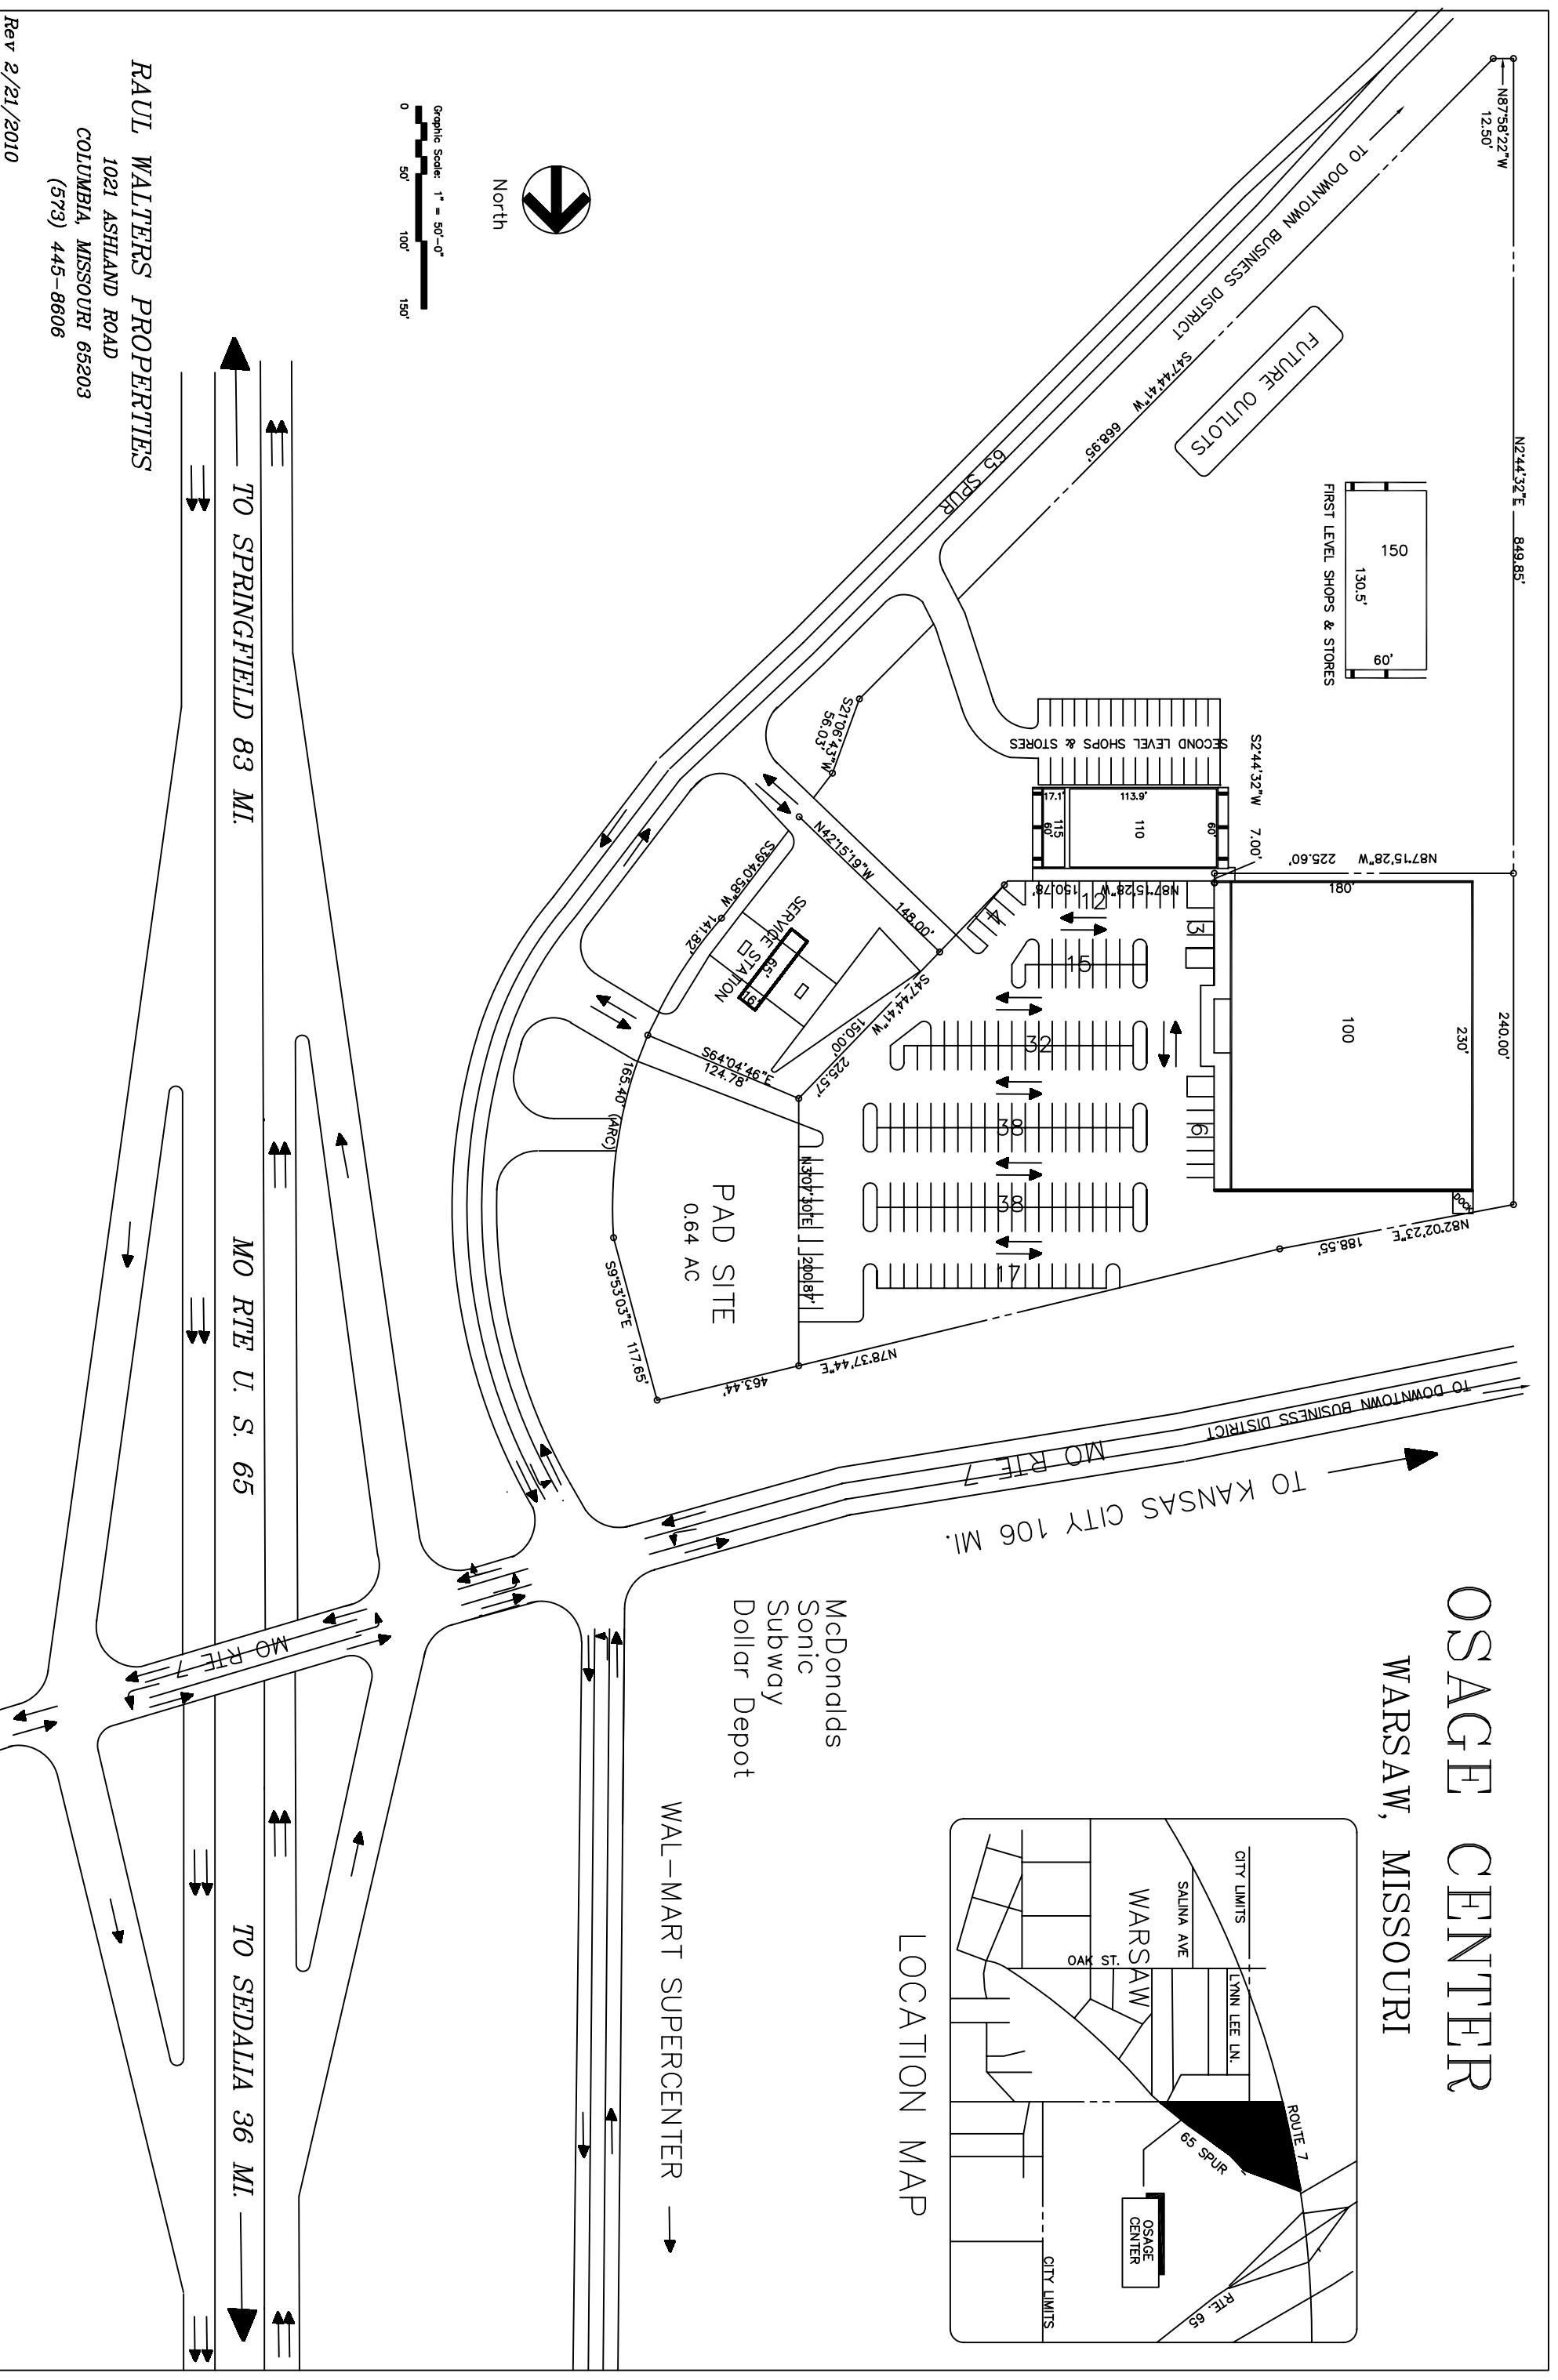

# OSAGE CENTER WARSAW, MISSOURI

LOCATION MAP

McDonalds  
Sonic  
Subway  
Dollar Depot

WAL-MART SUPERCENTER →

North

Graphic Scale: 1" = 50'-0"

TO SPRINGFIELD 83 MI.

MO RTE U. S. 65

TO SEDALIA 36 MI.

**RAUL WALTERS PROPERTIES**

1021 ASHLAND ROAD

COLUMBIA, MISSOURI 65203

(573) 445-8606

Rev 2/21/2010