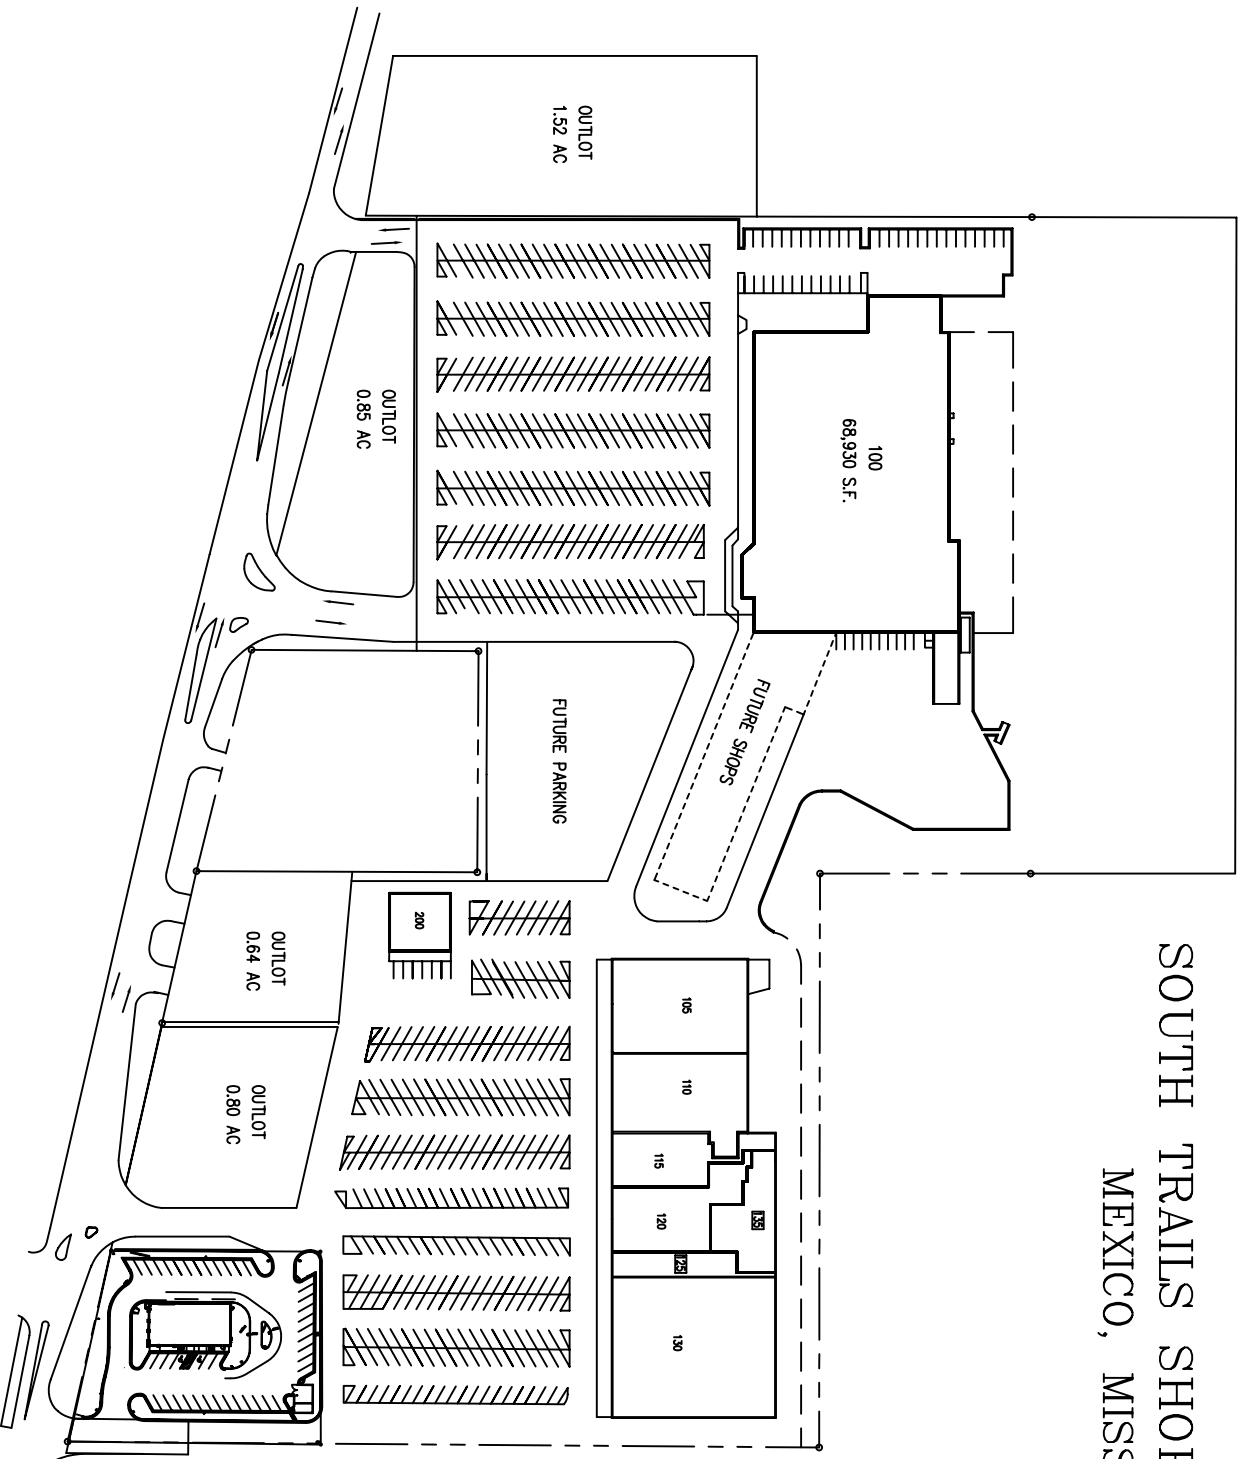

SOUTH TRAILS SHOPPING CENTER MEXICO, MISSOURI

LOCATION MAP

RAUL WALTERS PROPERTIES
 1021 ASHLAND ROAD
 COLUMBIA, MISSOURI 65203
 (573) 445-8606

Rev. 2/22/2010