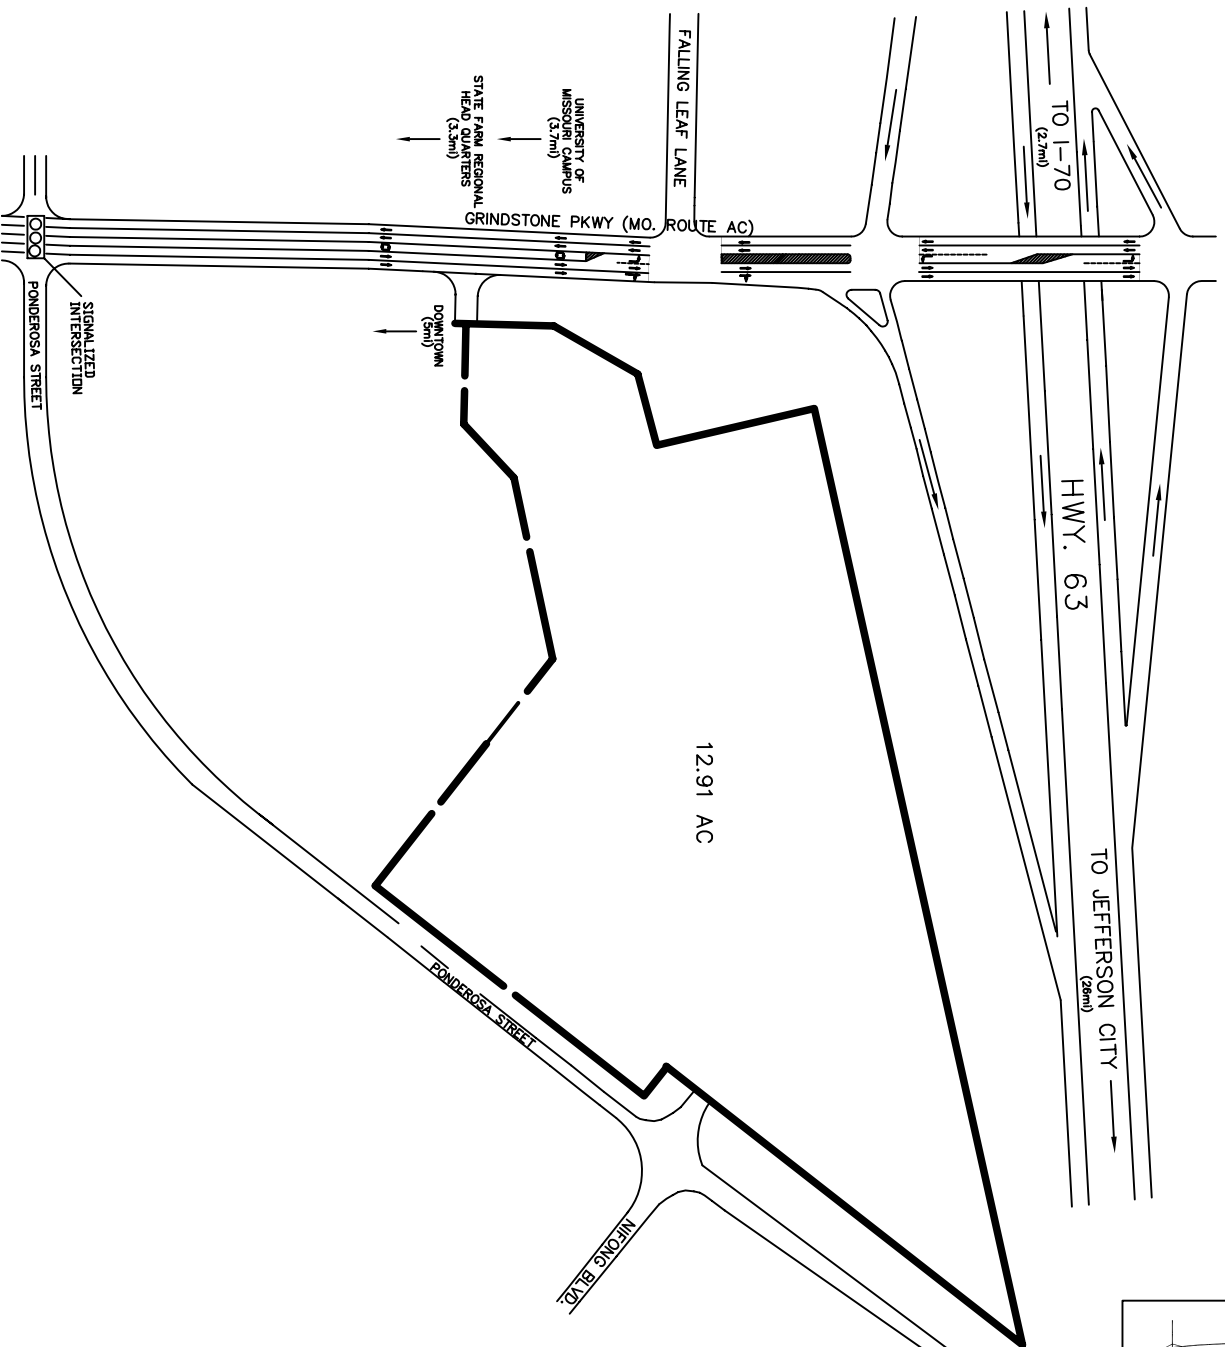

# SOUTHPOINTE SHOPPING CENTER COLUMBIA, MISSOURI

LOCATION MAP

WALTERS BOONE  
COUNTY HISTORICAL  
MUSEUM

**RAULI WALTERS PROPERTIES**  
1081 ASTORIAN ROAD  
COLUMBIA, MISSOURI 65203  
(773) 446-8006

Rev. 2/18/2010