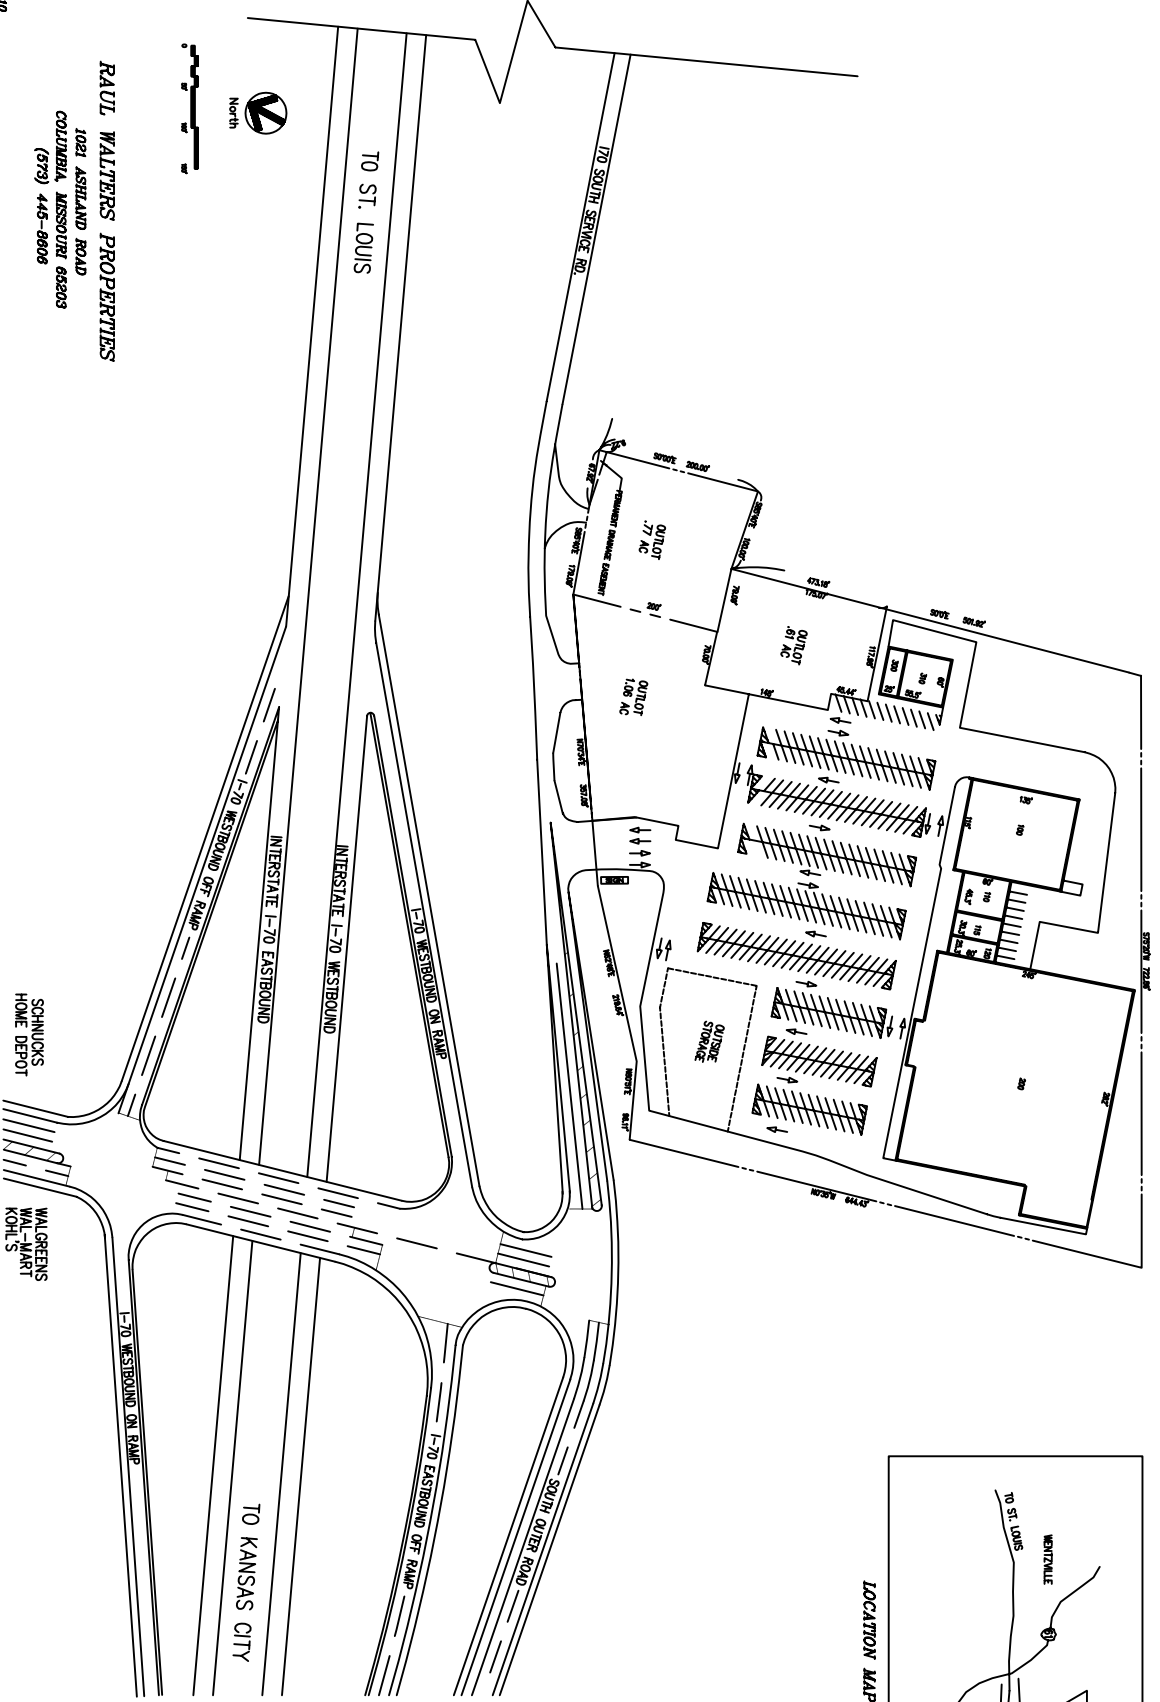

# WENTZVILLE CENTER WENTZVILLE, MISSOURI

**RAUL WALTERS PROPERTIES**  
 1021 ASHLAND ROAD  
 COLUMBIA, MISSOURI 65203  
 (673) 445-8606