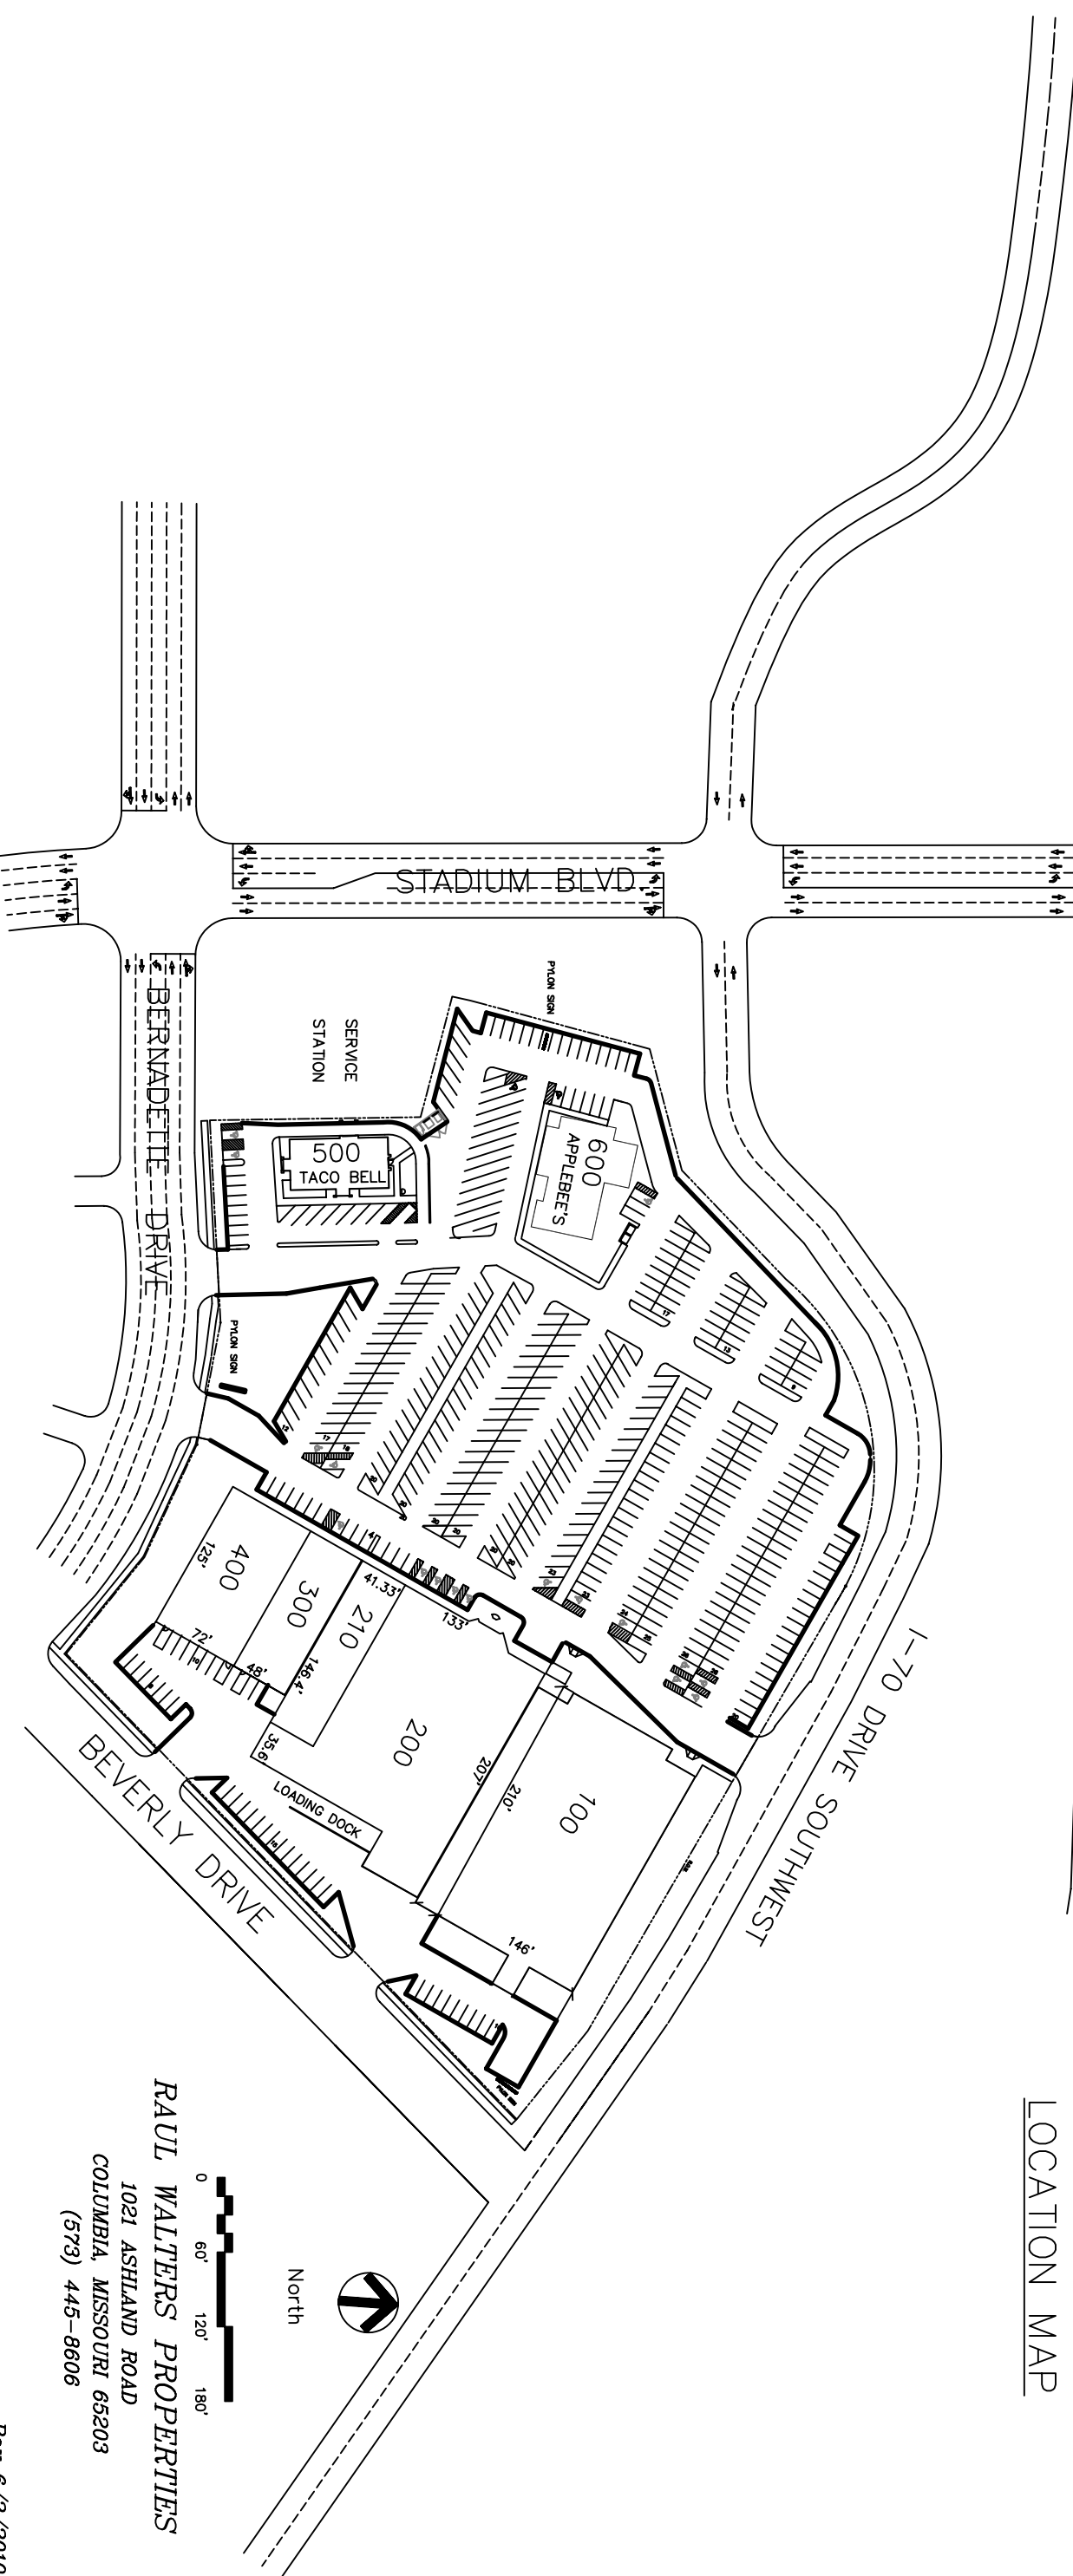

COLUMBIA PLAZA NORTH

COLUMBIA, MISSOURI

RAUL WALTERS PROPERTIES
 1021 ASHLAND ROAD
 COLUMBIA, MISSOURI 65203
 (573) 445-8606